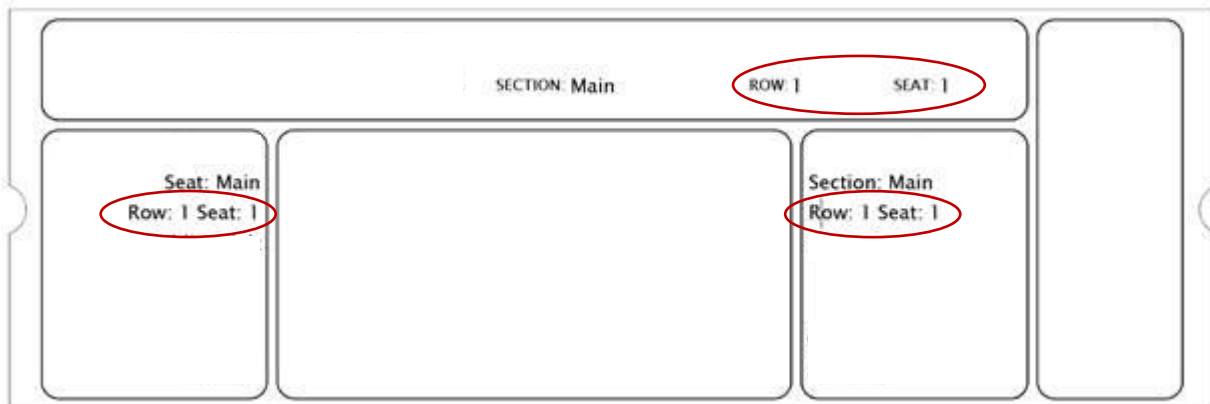

Annual Pass Online Tickets

675 Belleville Street, Victoria, BC
(250) 480-4887 www.imaxvictoria.com

Row: G, Seat: 18

The unique ticket barcode only allows one entry. Unauthorized duplication, transfer or sale of this ticket will prevent your admission to the theatre. IMAX Victoria reserves the right to deny admission and is not responsible for and will not replace tickets that are improperly used.

Royal BC Museum Online Tickets